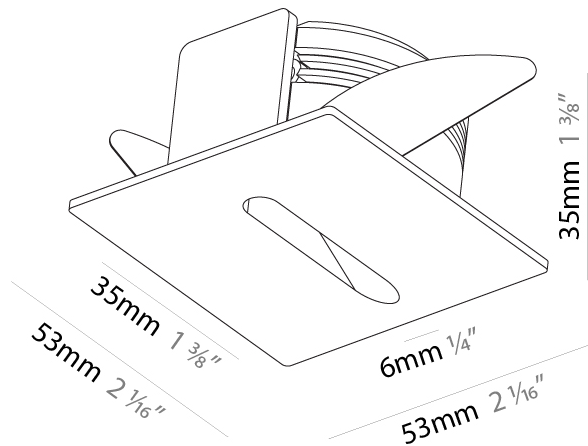

1. To build a product code in our configurator select the specify button on the base model # product page
2. To build a manual product code on this datasheet choose from the options listed below in blue font and add the suffix to the base model #

GENERAL

Series: Delight
Subseries: Delight Lollipop Square
Brand: Prolicht
Division: Architectural
Mounting Type: Recessed
Mounting Location: Wall
Subcategory: Step Light

PHYSICAL

Shape: Square
Length (mm): 53
Length (in): 2 1/16
Height (mm): 53
Depth (mm): 35
Height (in): 2 1/16
Depth (in): 1 3/8
Min. Recessing Depth (mm): 40
Min. Recessing Depth (in): 1 9/16
Light Distribution: Asymmetric
Weight (kg): 0.11
Weight (lbs): 0.25
Fixture Finish: SSR / BKV / CWI / CRY / HAB / UFT / ITA / RUA / FTG / MYG / LOD / PUS / FRO / FUP / KIA / POP / BLS / SPG / MEY / GOH / GUM / CHC / COM / ABZ / JAG / OBR / MOS / ROR
Fixture Material: Aluminum

ELECTRICAL

Lamp Type: LED (Zhaga Standard)
Input Wattage (W): 2.2
Total Output Wattage (W): 2
Dimming: 0-10V Dimming / Phase Dimming (120Vac Only)
Driver Included: No
Driver Location: Remote
Driver Type: Constant Current - 120 / 277Vac
Input Voltage (V): 120 - 277
Constant Current (MA): 700

LED

Number of LEDs: 1
Color Temperature (°K): 2700 / 3000 / 4000
Max. Delivered Lumen (lm): 80 / 80 / 90
Nominal Lumen (lm): 144
CRI: >90 CRI
Lamp Life (hrs): 50000

OPTICAL

RATINGS AND CERTIFICATIONS

Certified By: Certified for North American Standards
IP rating: IP20