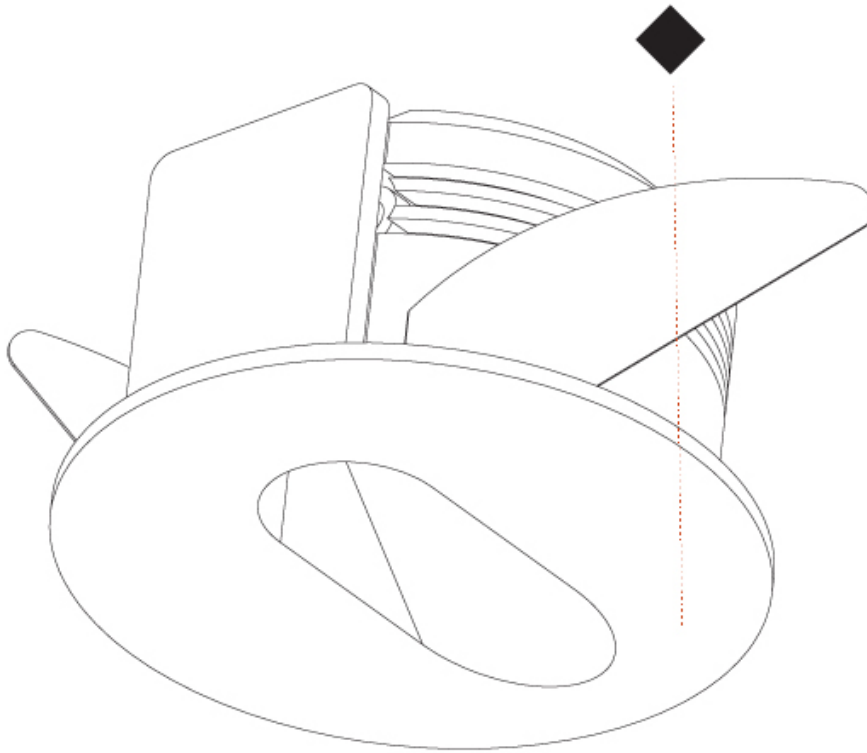

DELIGHT LOLLIPOP ROUND WIDE RECESSED

A35693-

PROJECT

TYPE

SPECIFIER

QUANTITY

DATE

A