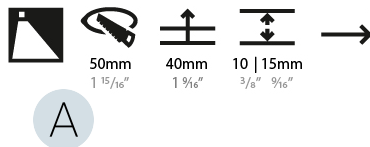

GENERAL

Series: Delight
Subseries: Delight Lollipop Round
Brand: Prolicht
Division: Architectural
Mounting Type: Recessed
Mounting Location: Wall
Subcategory: Step Light

PHYSICAL

Shape: Round
Diameter (mm): 55
Diameter (in): 2 ³/₁₆
Depth (mm): 35
Depth (in): 1 ³/₈
Ceiling Thickness (mm): 10 / 15
Min. Recessing Depth (mm): 40
Min. Recessing Depth (in): 1 ⁹/₁₆
Light Distribution: Asymmetric
Weight (kg): 0.11
Weight (lbs): 0.25
Fixture Finish: SSR / BKV / CWI / CRY / HAB / UFT / ITA / RUA / FTG / MYG / LOD / PUS / FRO / FUP / KIA / POP / BLS / SPG / MEY / GOH / GUM / CHC / COM / ABZ / JAG / OBR / MOS / ROR
Fixture Material: Aluminum
Cut-out Measurements: Ø50mm / 1 15/16"

ELECTRICAL

Lamp Type: LED (Zhaga Standard)
Input Wattage (W): 2.2
Total Output Wattage (W): 2
Dimming: 0-10V Dimming / Phase Dimming (120Vac Only)
Driver Included: No
Driver Location: Remote
Driver Type: Constant Current - 120 / 277Vac
Input Voltage (V): 120 - 277
Constant Current (MA): 700

LED

Number of LEDs: 1
Color Temperature (°K): 2700 / 3000 / 4000
Max. Delivered Lumen (lm): 80 / 80 / 90
CRI: >90 CRI
Lamp Life (hrs): 50000

OPTICAL

RATINGS AND CERTIFICATIONS

Certified By: Certified for North American Standards
IP rating: IP20

PROJECT
TYPE
SPECIFIER
QUANTITY
DATE