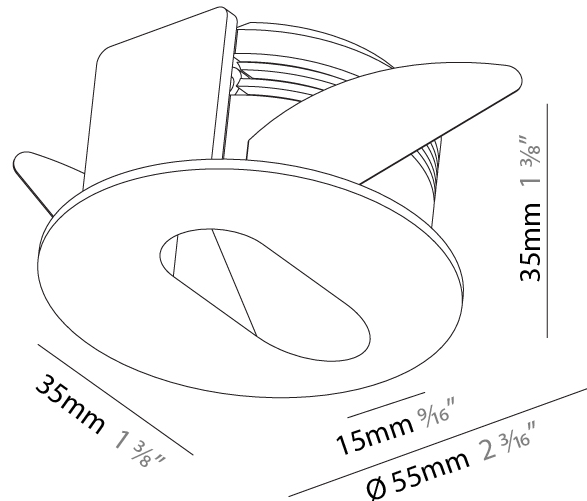

A35693- -
base number   Color   Finishes
                         Temperature   (Diamond)

1. To build a product code in our configurator select the specify button on the base model # product page
2. To build a manual product code on this datasheet choose from the options listed below in blue font and add the suffix to the base model #

GENERAL

Series: Delight
Subseries: Delight Lollipop Round Wide
Brand: Prolicht
Division: Architectural
Mounting Type: Recessed
Mounting Location: Wall
Subcategory: Step Light

PHYSICAL

Shape: Round
Diameter (mm): 55
Diameter (in): 2 3/16
Depth (mm): 35
Depth (in): 1 3/8
Min. Recessing Depth (mm): 40
Min. Recessing Depth (in): 1 9/16
Light Distribution: Asymmetric
Weight (kg): 0.11
Weight (lbs): 0.25
Fixture Finish: SSR / BKV / CWI / CRY / HAB / UFT / ITA / RUA / FTG / MYG / LOD / PUS / FRO / FUP / KIA / POP / BLS / SPG / MEY / GOH / GUM / CHC / COM / ABZ / JAG / OBR / MOS / ROR
Fixture Material: Aluminum

ELECTRICAL

Lamp Type: LED (Zhaga Standard)
Input Wattage (W): 2.2
Total Output Wattage (W): 2
Dimming: 0-10V Dimming / Phase Dimming (120Vac Only)
Driver Included: No
Driver Location: Remote
Driver Type: Constant Current - 120 / 277Vac
Input Voltage (V): 120 - 277
Constant Current (MA): 700

LED

Number of LEDs: 1
Color Temperature (°K): 2700 / 3000 / 4000
Max. Delivered Lumen (lm): 150 / 160 / 170
CRI: >90 CRI
Lamp Life (hrs): 50000

OPTICAL

RATINGS AND CERTIFICATIONS

Certified By: Certified for North American Standards
IP rating: IP20