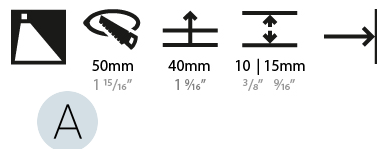

A35693- -
base number   Color   Finishes
                         Temperature   (Diamond)

1. To build a product code in our configurator select the specify button on the base model # product page
2. To build a manual product code on this datasheet choose from the options listed below in blue font and add the suffix to the base model #

GENERAL

Series: Delight
Subseries: Delight Lollipop Round Wide
Brand: Prolicht
Division: Architectural
Mounting Type: Recessed
Mounting Location: Wall
Subcategory: Step Light

PHYSICAL

Shape: Round
Diameter (mm): 55
Diameter (in): 2 3/16
Depth (mm): 35
Depth (in): 1 3/8
Min. Recessing Depth (mm): 40
Min. Recessing Depth (in): 1 9/16
Light Distribution: Asymmetric
Weight (kg): 0.11
Weight (lbs): 0.25
Fixture Finish: SSR / BKV / CWI / CRY / HAB / UFT / ITA / RUA / FTG / MYG / LOD / PUS / FRO / FUP / KIA / POP / BLS / SPG / MEY / GOH / GUM / CHC / COM / ABZ / JAG / OBR / MOS / ROR
Fixture Material: Aluminum

ELECTRICAL

Lamp Type: LED (Zhaga Standard)
Input Wattage (W): 2.2
Total Output Wattage (W): 2
Dimming: 0-10V Dimming / Phase Dimming (120Vac Only)
Driver Included: No
Driver Location: Remote
Driver Type: Constant Current - 120 / 277Vac
Input Voltage (V): 120 - 277
Constant Current (MA): 700

LED

Number of LEDs: 1
Color Temperature (°K): 2700 / 3000 / 4000
Max. Delivered Lumen (lm): 150 / 160 / 170
CRI: >90 CRI
Lamp Life (hrs): 50000

OPTICAL

RATINGS AND CERTIFICATIONS

Certified By: Certified for North American Standards
IP rating: IP20