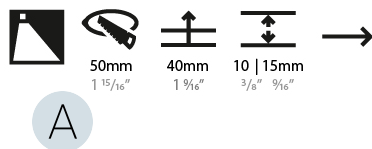

1. To build a product code in our configurator select the specify button on the base model # product page
2. To build a manual product code on this datasheet choose from the options listed below in blue font and add the suffix to the base model #

GENERAL

Series: Delight
Subseries: Delight Lollipop Square
Brand: Prolicht
Division: Architectural
Mounting Type: Recessed
Mounting Location: Wall
Subcategory: Step Light

PHYSICAL

Shape: Square
Length (mm): 53
Length (in): 2 1/16
Height (mm): 53
Depth (mm): 35
Height (in): 2 1/16
Depth (in): 1 3/8
Min. Recessing Depth (mm): 40
Min. Recessing Depth (in): 1 9/16
Light Distribution: Asymmetric
Weight (kg): 0.11
Weight (lbs): 0.25
Fixture Finish: SSR / BKV / CWI / CRY / HAB / UFT / ITA / RUA / FTG / MYG / LOD / PUS / FRO / FUP / KIA / POP / BLS / SPG / MEY / GOH / GUM / CHC / COM / ABZ / JAG / OBR / MOS / ROR
Fixture Material: Aluminum

ELECTRICAL

Lamp Type: LED (Zhaga Standard)
Input Wattage (W): 2.2
Total Output Wattage (W): 2
Dimming: 0-10V Dimming / Phase Dimming (120Vac Only)
Driver Included: No
Driver Location: Remote
Driver Type: Constant Current - 120 / 277Vac
Input Voltage (V): 120 - 277
Constant Current (MA): 700

LED

Number of LEDs: 1
Color Temperature (°K): 2700 / 3000 / 4000
Max. Delivered Lumen (lm): 80 / 80 / 90
Nominal Lumen (lm): 144
CRI: >90 CRI
Lamp Life (hrs): 50000

OPTICAL

RATINGS AND CERTIFICATIONS

Certified By: Certified for North American Standards
IP rating: IP20